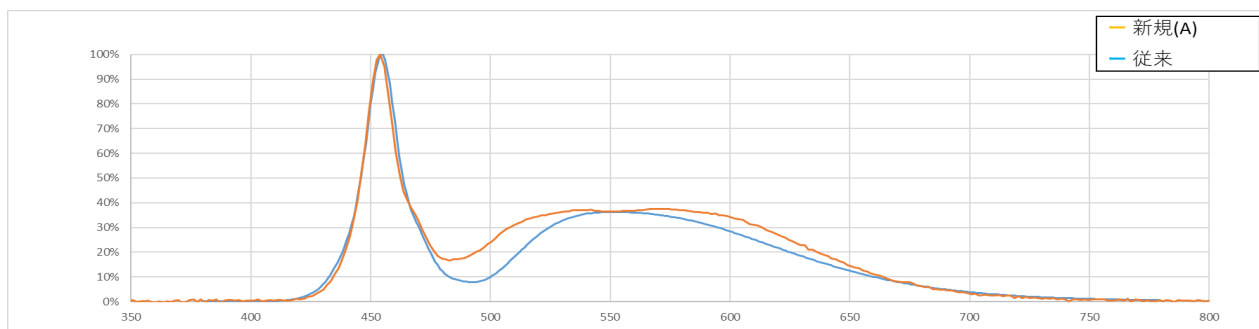

生产终止机种		更新升级机种
产品型号		产品型号
LDL2-218X30SW2-WD	⇒	LDL2-218X30SW2-WD(A)
LDL2-242X30SW2-WD		LDL2-242X30SW2-WD(A)
LDL2-266X30SW2-WD		LDL2-266X30SW2-WD(A)
LDL2-290X30SW2-WD		LDL2-290X30SW2-WD(A)
LDL2-314X30SW2-WD		LDL2-314X30SW2-WD(A)
LDL2-338X30SW2-WD		LDL2-338X30SW2-WD(A)
LDL2-362X30SW2-WD		LDL2-362X30SW2-WD(A)
LDL2-386X30SW2-WD		LDL2-386X30SW2-WD(A)
LDL2-410X30SW2-WD		LDL2-410X30SW2-WD(A)
LDL2-434X30SW2-WD		LDL2-434X30SW2-WD(A)
LDL2-458X30SW2-WD		LDL2-458X30SW2-WD(A)
LDL2-482X30SW2-WD		LDL2-482X30SW2-WD(A)
LDL2-506X30SW2-WD		LDL2-506X30SW2-WD(A)

2. 理由

上述机种使用的 LED 生产终止

3. 规格・性能的差异

由于安装在光源上的 LED 生产终止、LED 将产生变化。

伴随着这个变化、相关色温会变低(偏黄)。

4. 最终接单日

2023年6月末

如果您有任何问题，欢迎来咨询我们。

以上