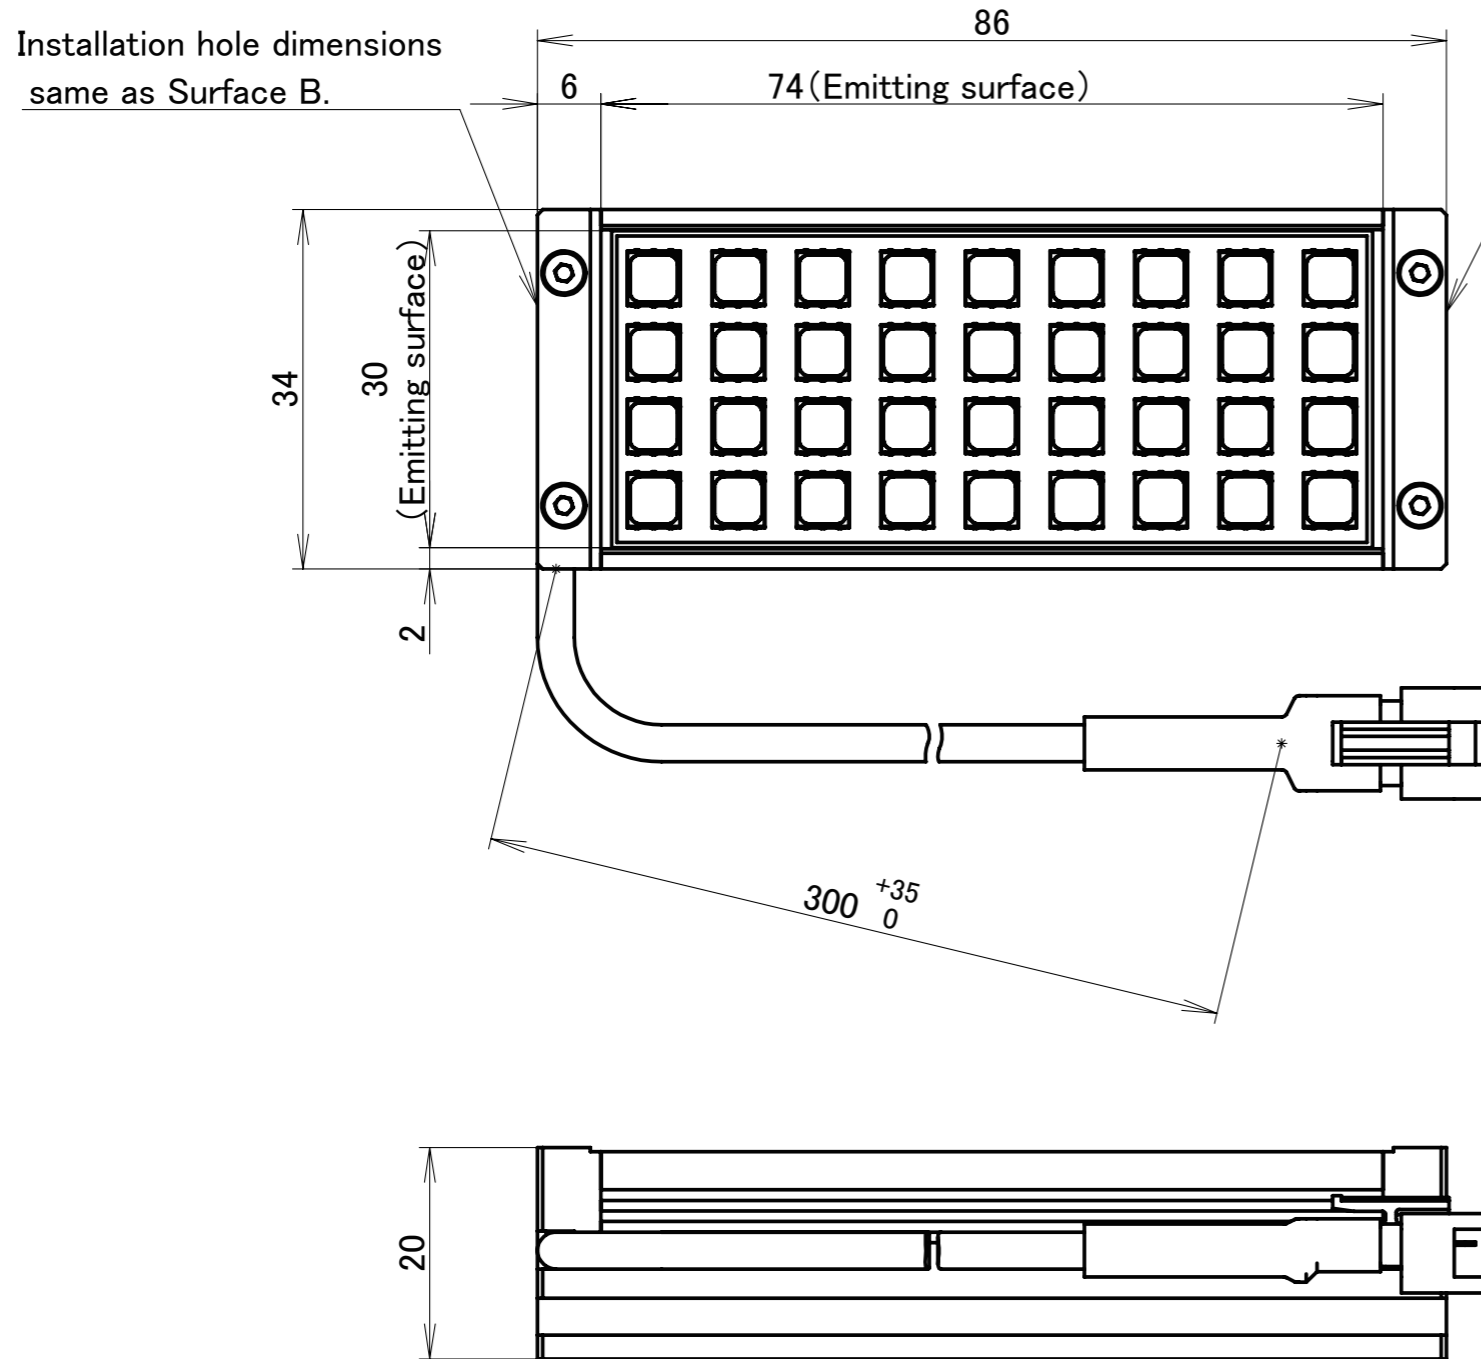

LDL2-74X30IR105-WD/LDL2-74X30IR120-WD/LDL2-74X30IR130-WD  
 LDL2-74X30IR145-WD/LDL2-74X30IR155-WD/LDL2-74X30IR165-WD

Unit: mm

Model	Power consumption
LDL2-74X30IR105-WD	8.4W
LDL2-74X30IR120-WD	5.7W
LDL2-74X30IR130-WD	5.7W
LDL2-74X30IR145-WD	5.7W
LDL2-74X30IR155-WD	5.3W
LDL2-74X30IR165-WD	5.3W

Input Voltage : DC 24V  
 Power Consumption : Table reference  
 Mass : 0.1kg(Approx.)