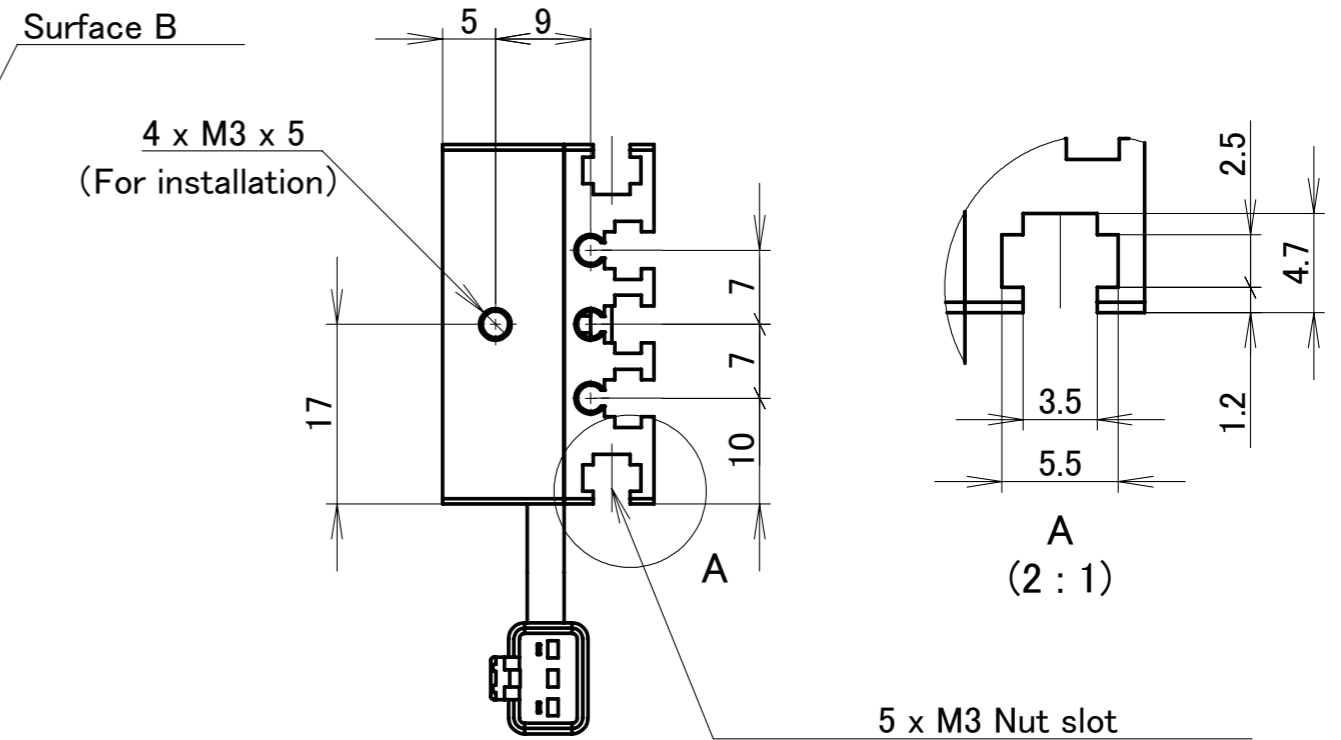

LDL2-74X30IR105-WD/LDL2-74X30IR120-WD/LDL2-74X30IR130-WD  
 LDL2-74X30IR145-WD/LDL2-74X30IR155-WD/LDL2-74X30IR165-WD

Unit: mm

Model	Power consumption
LDL2-74X30IR105-WD	8.4W
LDL2-74X30IR120-WD	5.7W
LDL2-74X30IR130-WD	5.7W
LDL2-74X30IR145-WD	5.7W
LDL2-74X30IR155-WD	5.3W
LDL2-74X30IR165-WD	5.3W

Input Voltage : DC 24V  
 Power Consumption : Table reference  
 Mass : 0.1kg(Approx.)