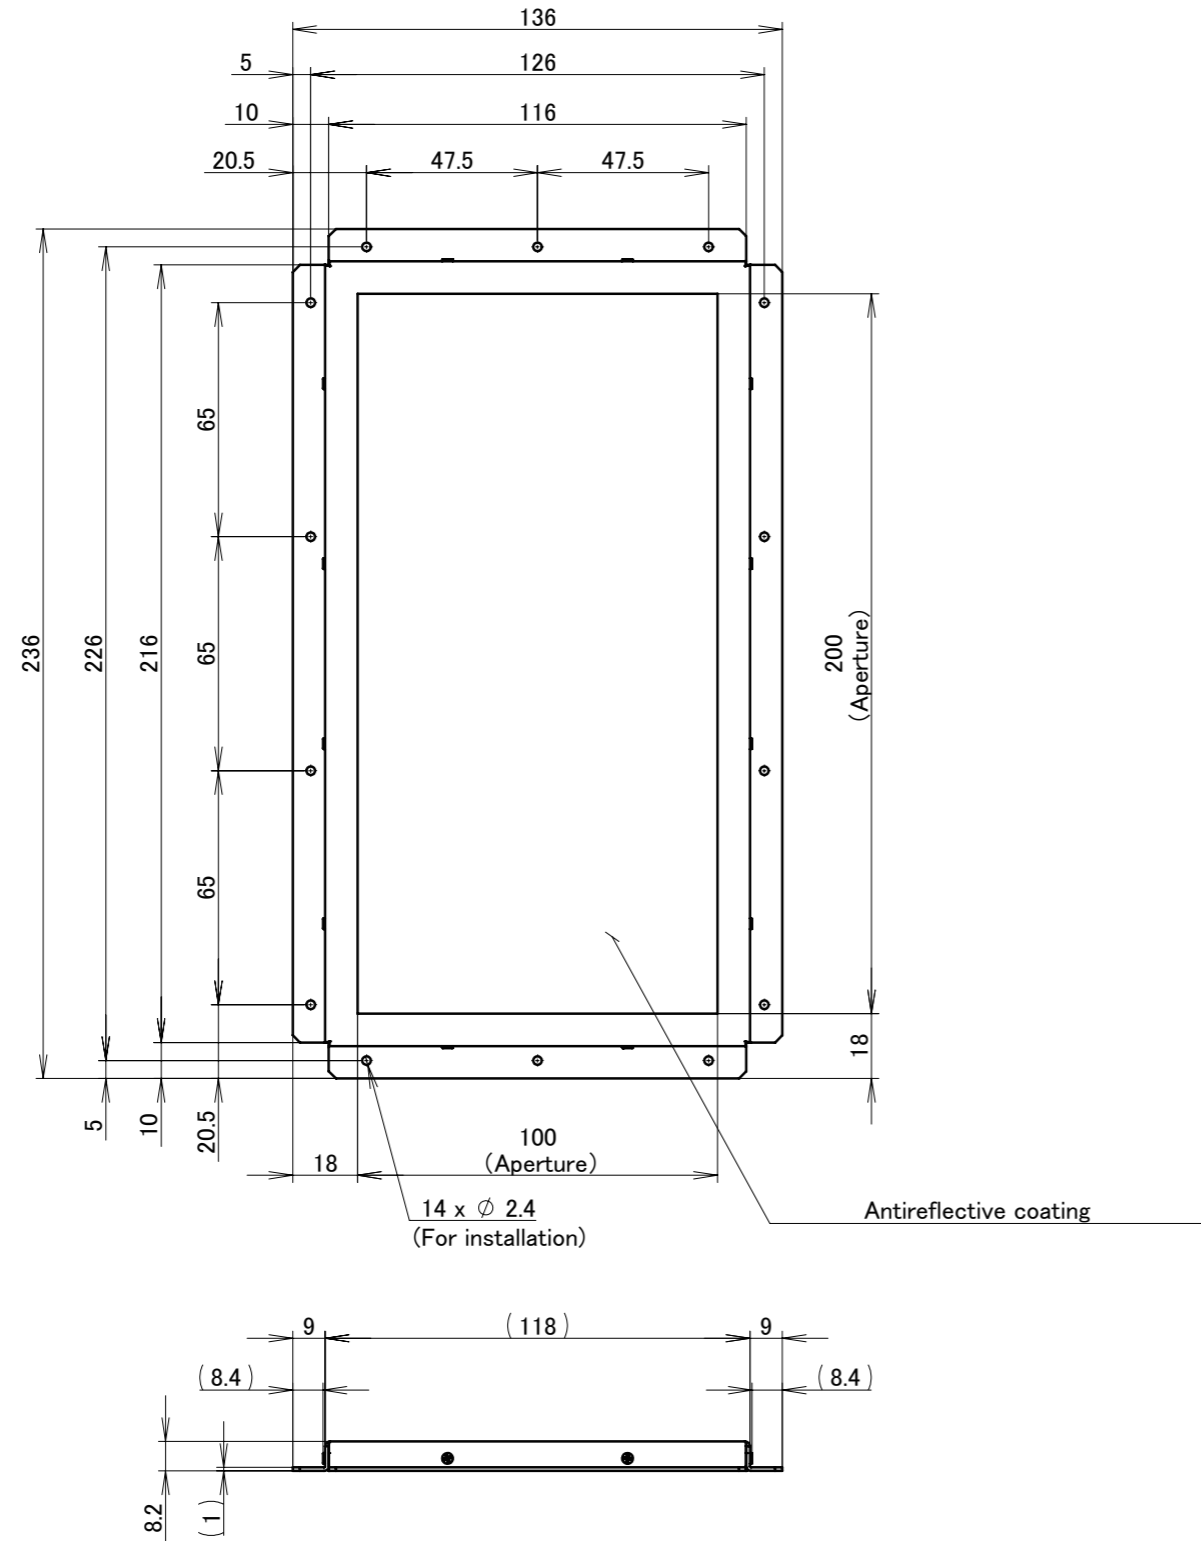

PR-LFXV-200X100

Unit: mm

※Accessories
 •Trass screw(M2 x 4mm) 15Pieces.

Mass: 150g(Approx.)

Copyright(C) 2020 CCS Inc. All rights reserved. Reproduction or photocopy without permission is prohibited.

CCS Inc.