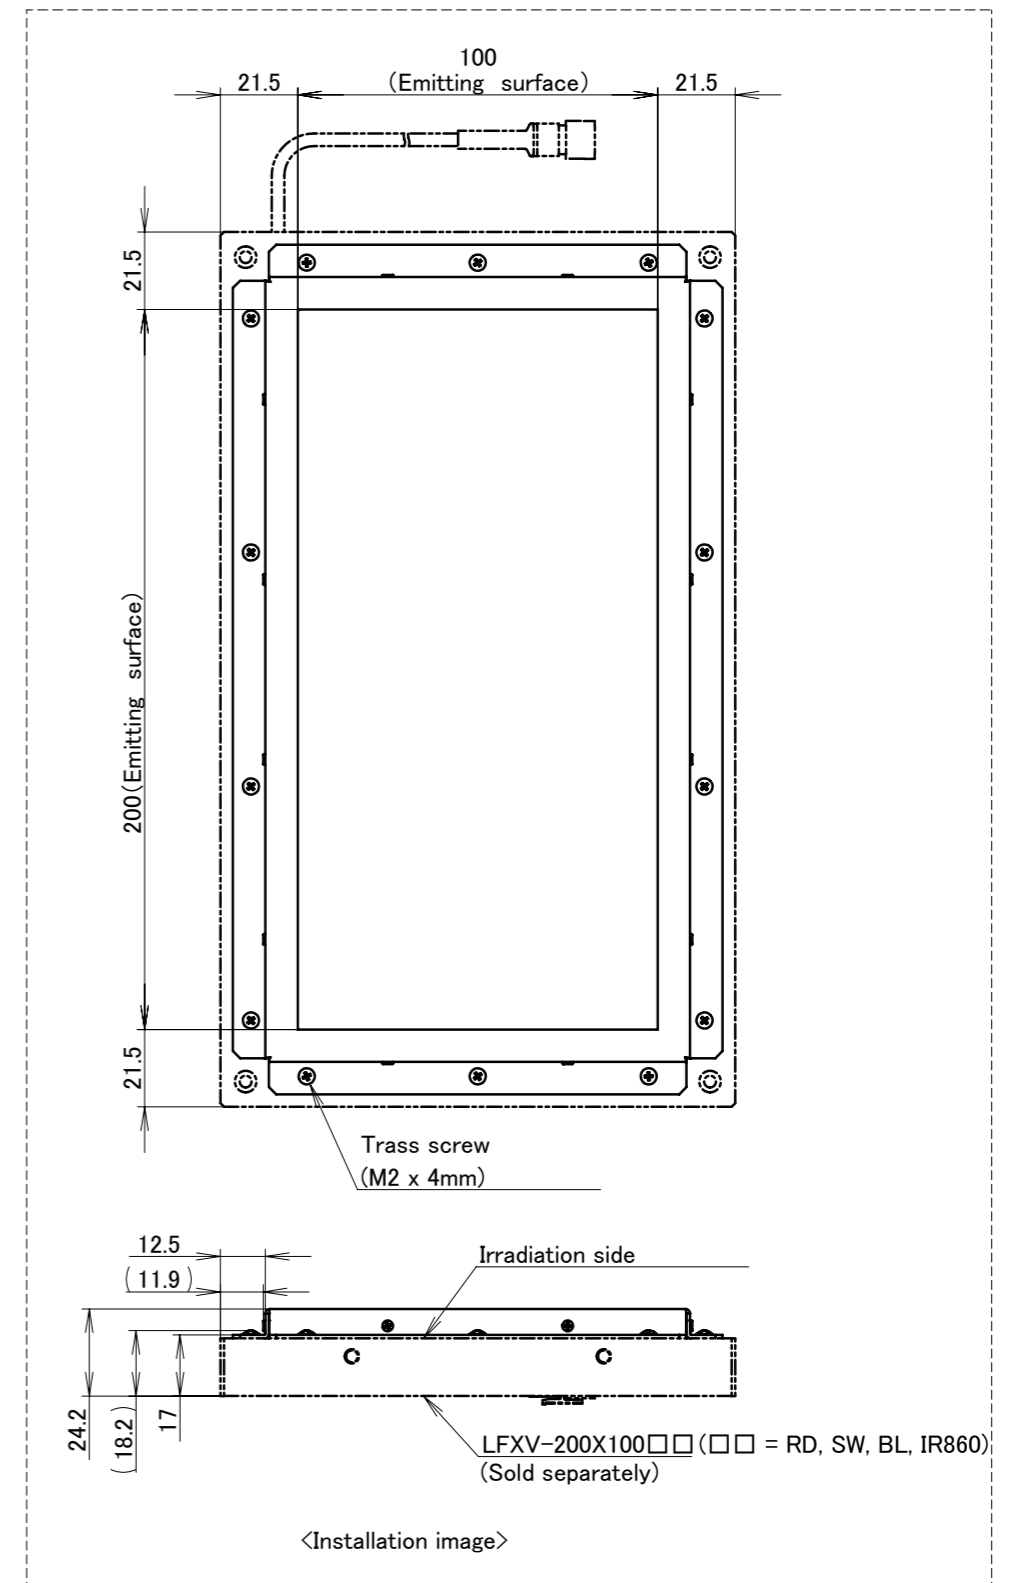

PR-LFXV-200X100

Unit: mm

※Accessories
 •Trass screw(M2 x 4mm) 15Pieces.

Mass: 150g(Approx.)

Copyright(C) 2020 CCS Inc. All rights reserved. Reproduction or photocopy without permission is prohibited.

CCS Inc.