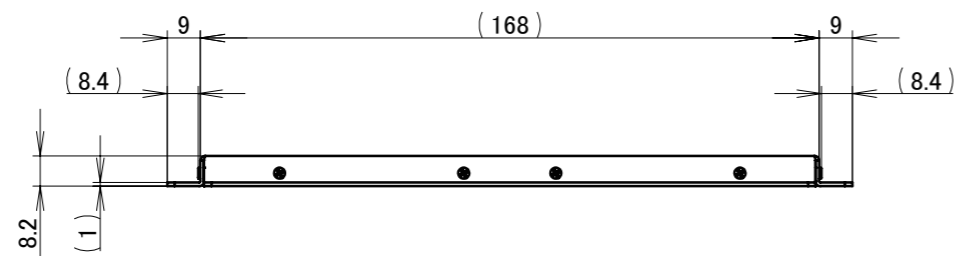

PR-LFXV-150

Unit: mm

※Accessories
•Trass screw(M2 x 4mm) 13Pieces.

Mass : 155g(Approx.)

Copyright(C) 2020 CCS Inc. All rights reserved. Reproduction or photocopy without permission is prohibited.

CCS Inc.