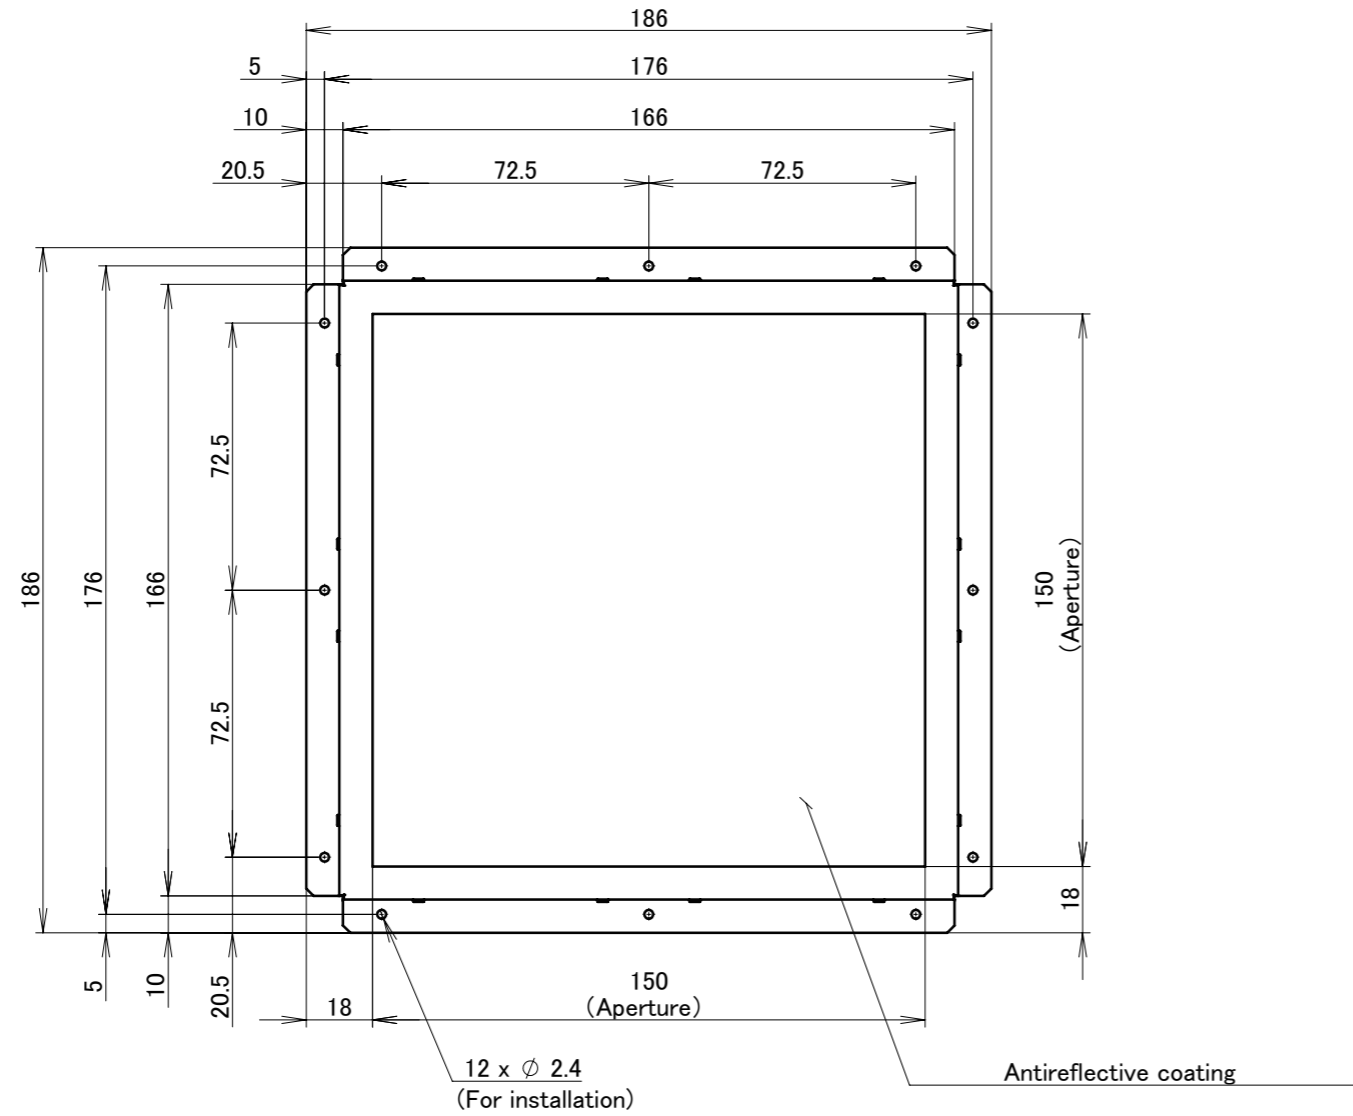

PR-LFXV-150

Unit: mm

※Accessories
•Trass screw(M2 x 4mm) 13Pieces.

Mass : 155g(Approx.)

Copyright(C) 2020 CCS Inc. All rights reserved. Reproduction or photocopy without permission is prohibited.

CCS Inc.