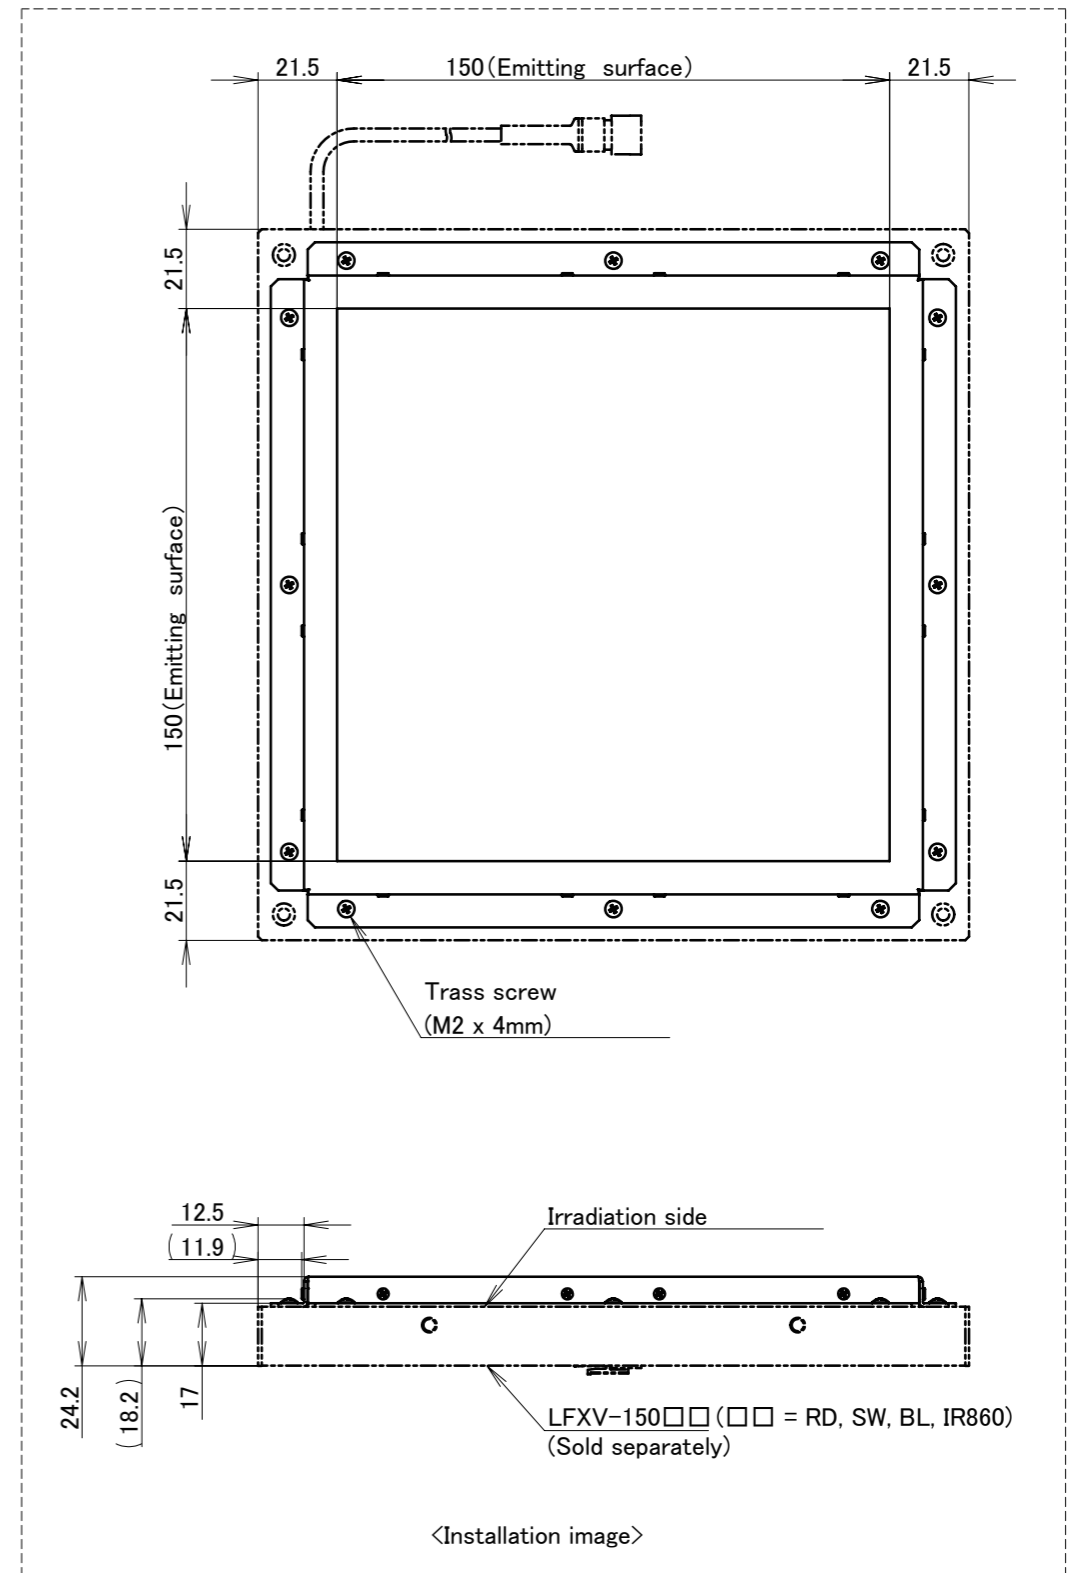

PR-LFXV-150

Unit: mm

※Accessories
•Trass screw(M2 x 4mm) 13Pieces.

Mass : 155g(Approx.)

Copyright(C) 2020 CCS Inc. All rights reserved. Reproduction or photocopy without permission is prohibited.

CCS Inc.