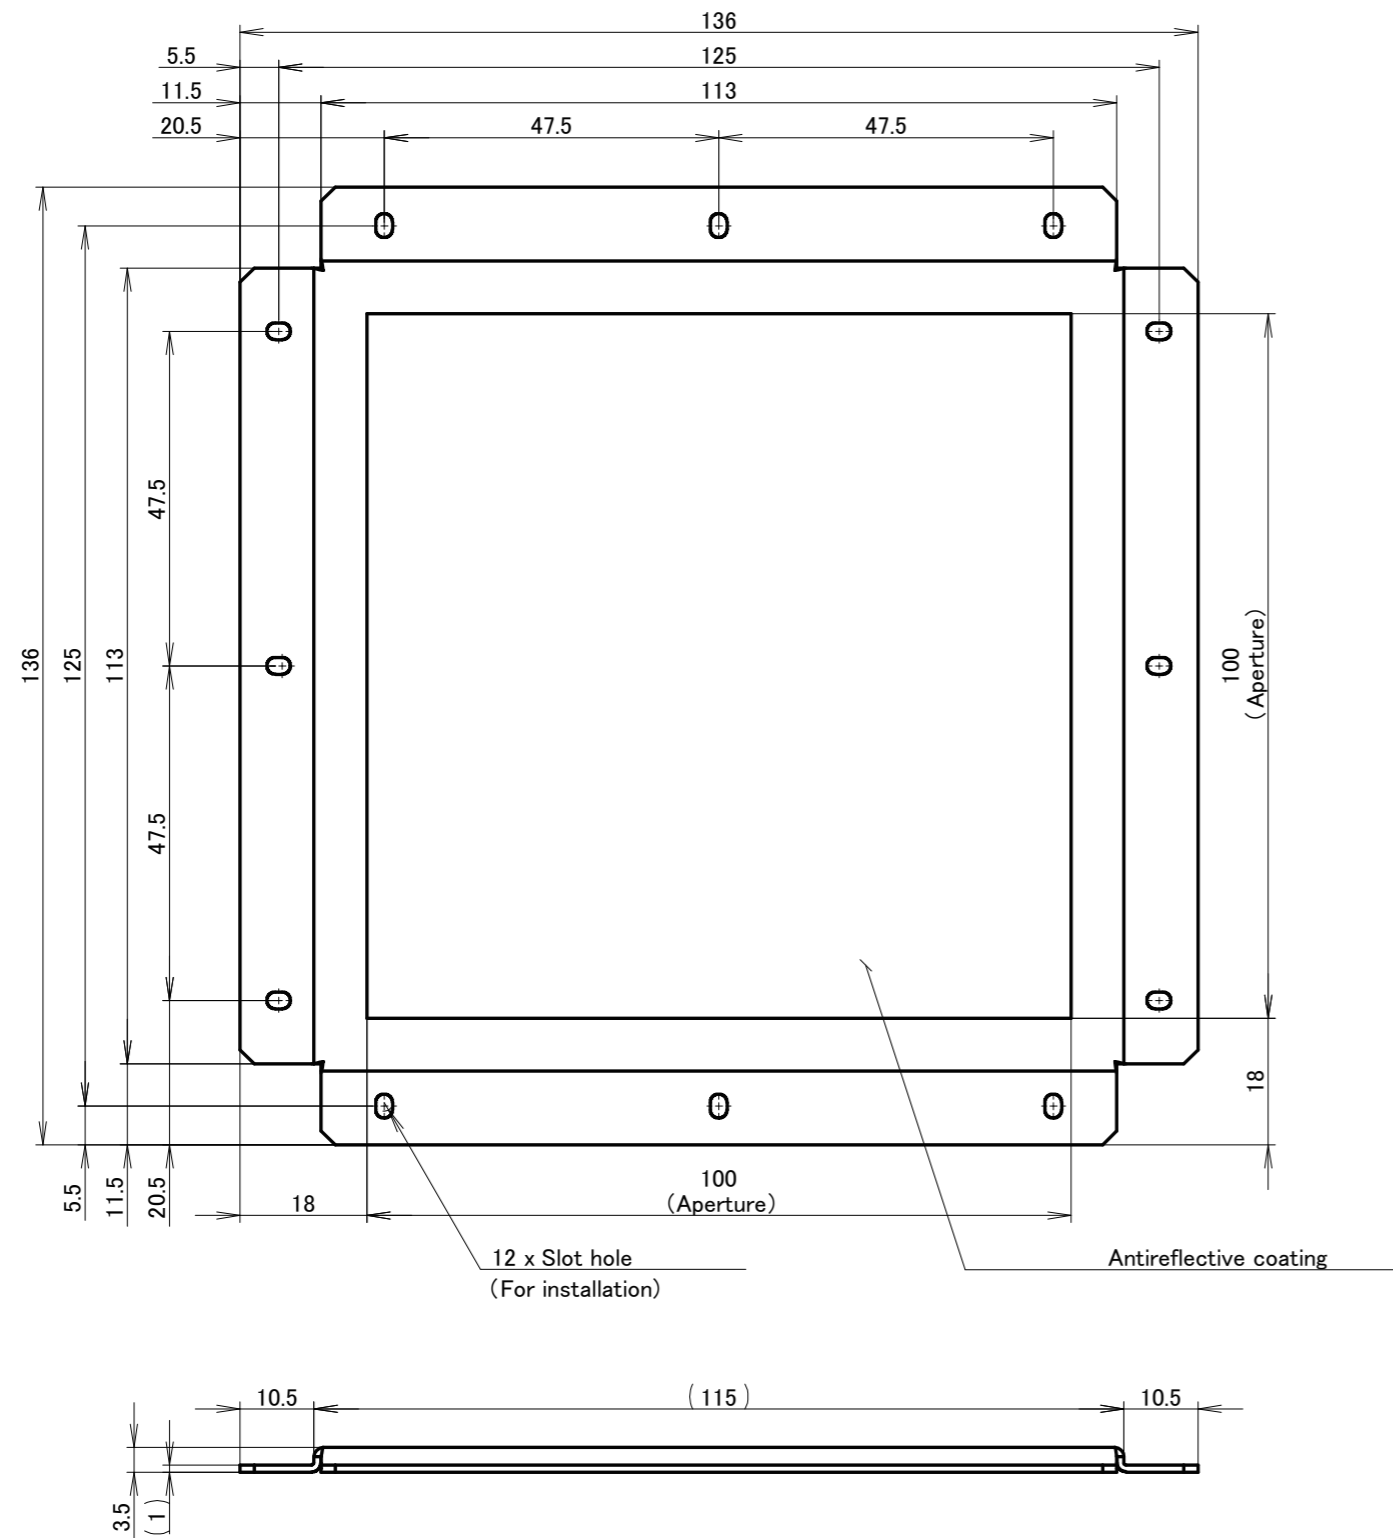

PR-LFXV-100

Unit: mm

- ※ Accessories
- Truss screw (M2 x 4mm) 13 Pieces.

Note: Insert the protective plate into the bracket before installing it on the illumination.

Mass: 60 g (Approx.)