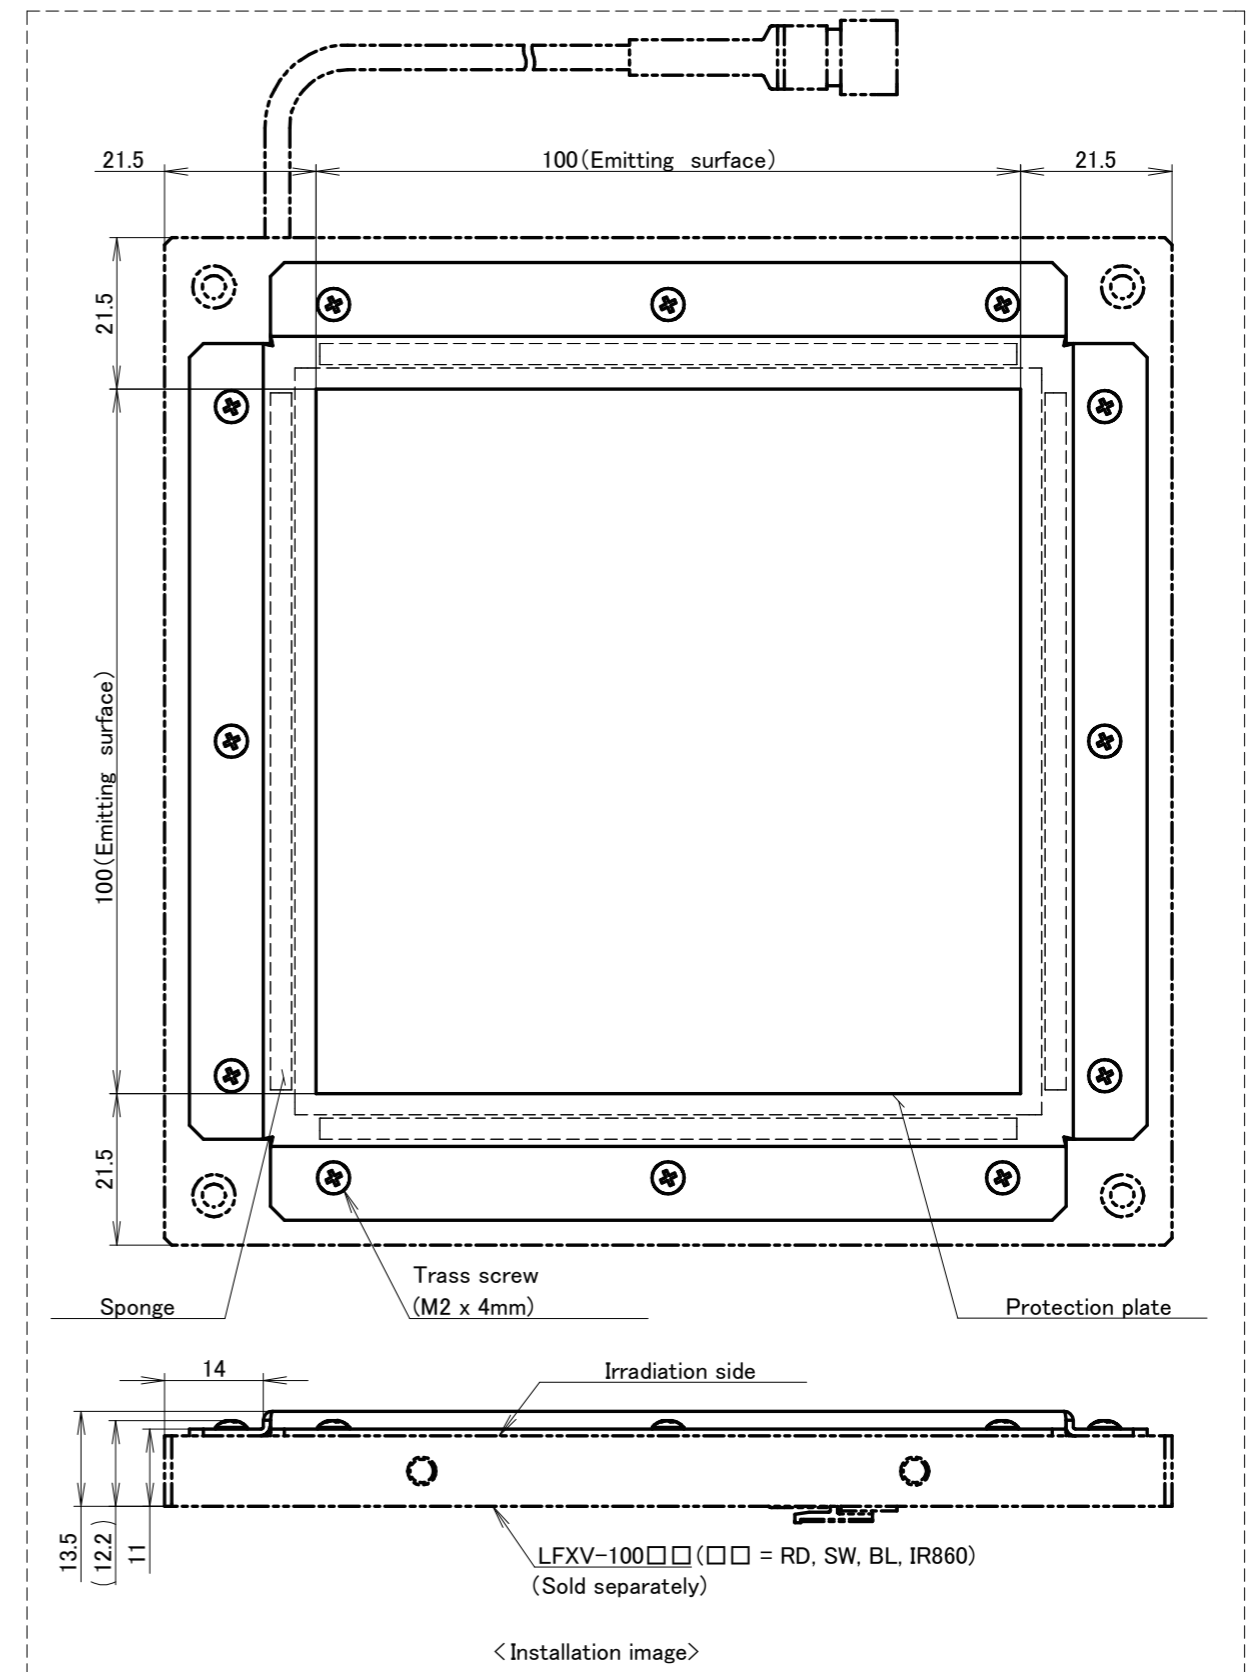

PR-LFXV-100

Unit: mm

- ※ Accessories
- Truss screw (M2 x 4mm) 13 Pieces.

Note: Insert the protective plate into the bracket before installing it on the illumination.

Mass: 60 g (Approx.)