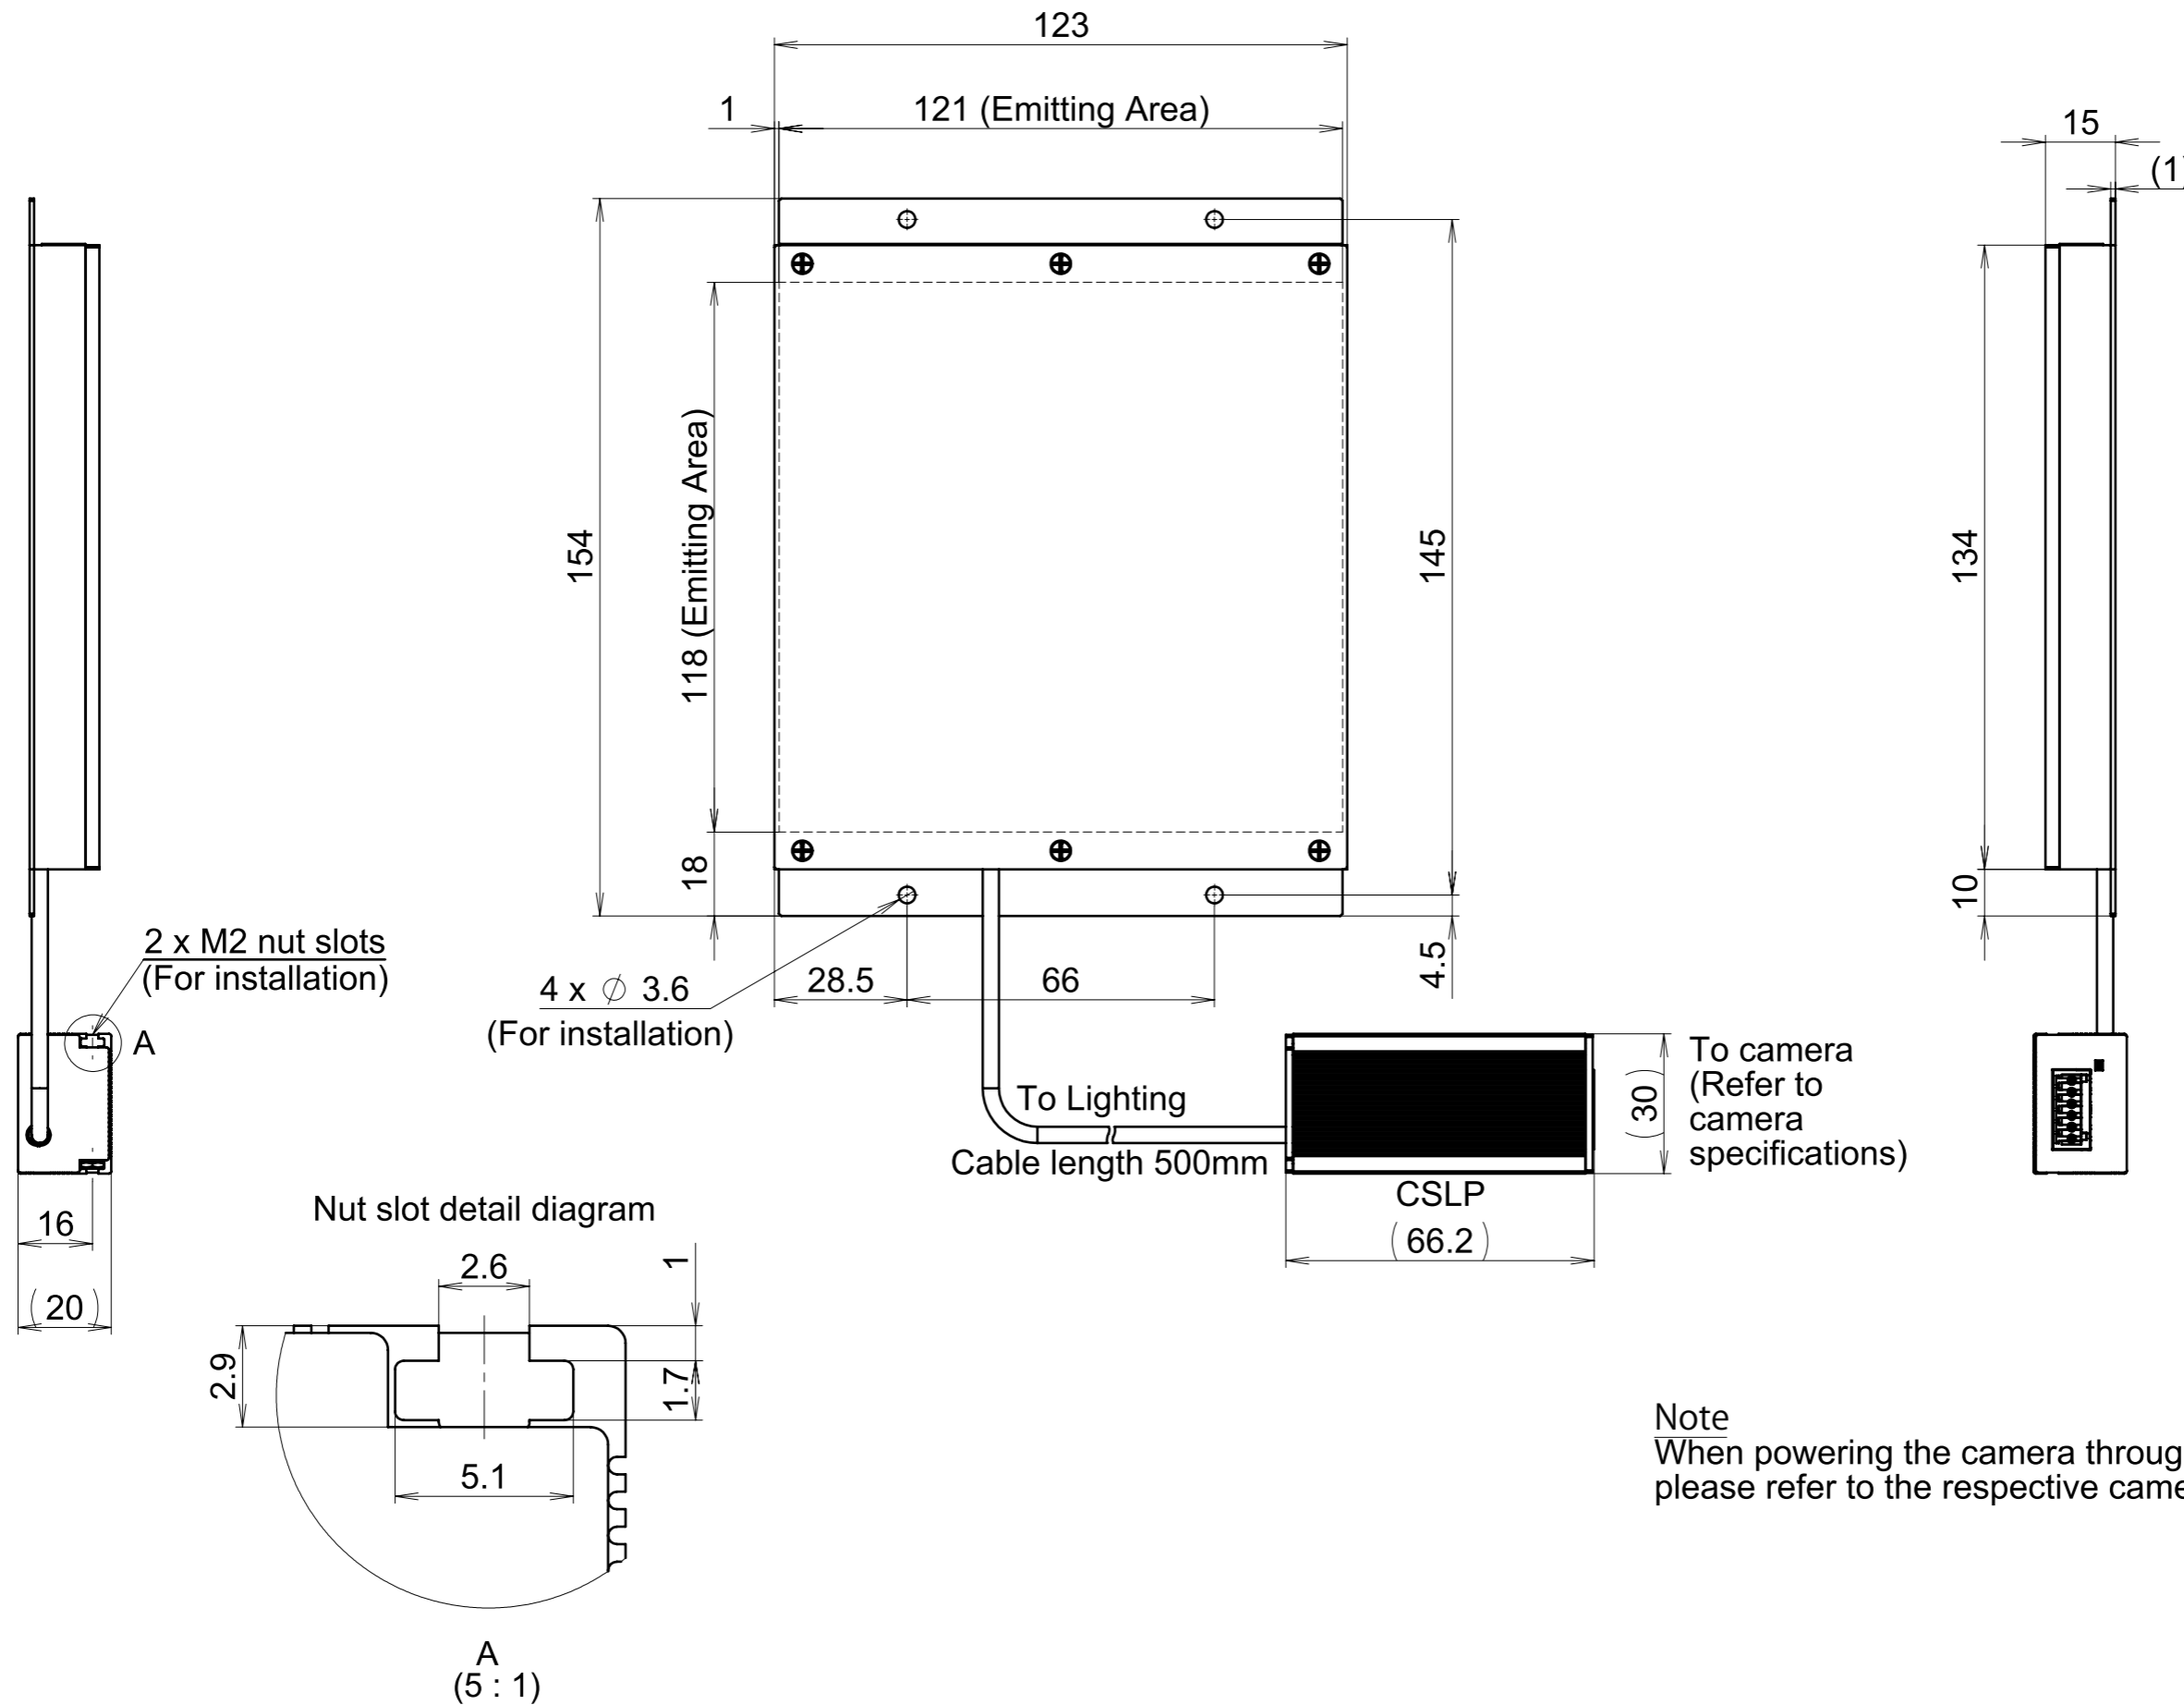

(unit:mm)

BCBL-120X120x

Note
When powering the camera through a BC Light product,
please refer to the respective camera's specification sheet.