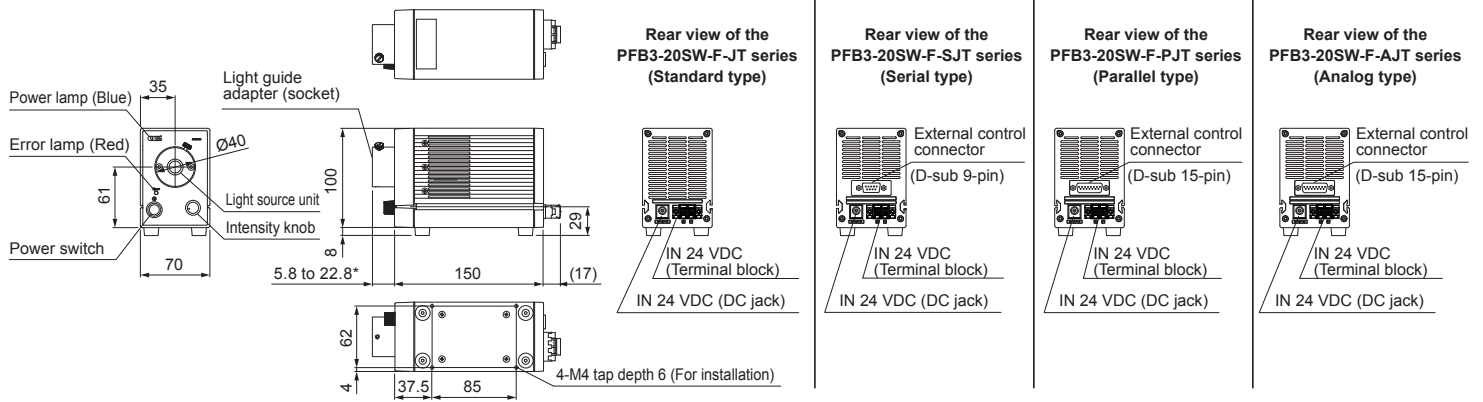

➤ Dimensions (mm)

* The dimensions of the connection adapter (socket) vary based on the light guide in use. For detailed information, refer to *Light Guide Adapter Dimensions Chart*.