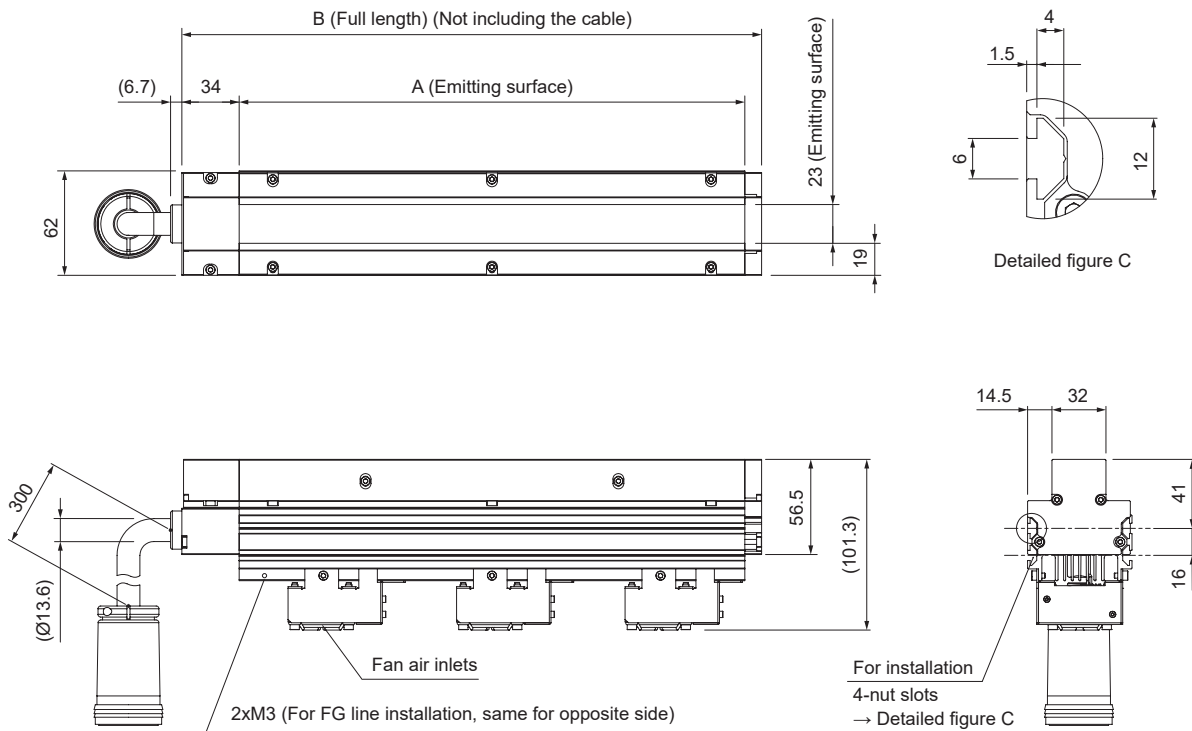

➤ Dimensions (mm)

For sizes 1,600 mm (emitting surface) or longer, a cable comes out of each end of the Light Unit.

| Model name | | A (Emitting surface) | B (Full length) | Model name | | A (Emitting surface) | B (Full length) |
|-------------------|----------------|----------------------|-----------------|----------------|----------------|----------------------|-----------------|
| Standard products | LNSP-100SW-FN | 100 | 144 | Special orders | LNSP-1600SW-FN | 1,600 | 1,668 |
| | LNSP-200SW-FN | 200 | 244 | | LNSP-1700SW-FN | 1,700 | 1,768 |
| | LNSP-300SW-FN | 300 | 344 | | LNSP-1800SW-FN | 1,800 | 1,868 |
| | LNSP-400SW-FN | 400 | 444 | | LNSP-1900SW-FN | 1,900 | 1,968 |
| | LNSP-500SW-FN | 500 | 544 | | LNSP-2000SW-FN | 2,000 | 2,068 |
| | LNSP-600SW-FN | 600 | 644 | | LNSP-2100SW-FN | 2,100 | 2,168 |
| | LNSP-700SW-FN | 700 | 744 | | LNSP-2200SW-FN | 2,200 | 2,268 |
| | LNSP-800SW-FN | 800 | 844 | | LNSP-2300SW-FN | 2,300 | 2,368 |
| | LNSP-900SW-FN | 900 | 944 | | LNSP-2400SW-FN | 2,400 | 2,468 |
| | LNSP-1000SW-FN | 1,000 | 1,044 | | LNSP-2500SW-FN | 2,500 | 2,568 |
| | LNSP-1100SW-FN | 1,100 | 1,144 | | LNSP-2600SW-FN | 2,600 | 2,668 |
| | LNSP-1200SW-FN | 1,200 | 1,244 | | LNSP-2700SW-FN | 2,700 | 2,768 |
| | LNSP-1300SW-FN | 1,300 | 1,344 | | LNSP-2800SW-FN | 2,800 | 2,868 |
| | LNSP-1400SW-FN | 1,400 | 1,444 | | LNSP-2900SW-FN | 2,900 | 2,968 |
| | LNSP-1500SW-FN | 1,500 | 1,544 | | LNSP-3000SW-FN | 3,000 | 3,068 |