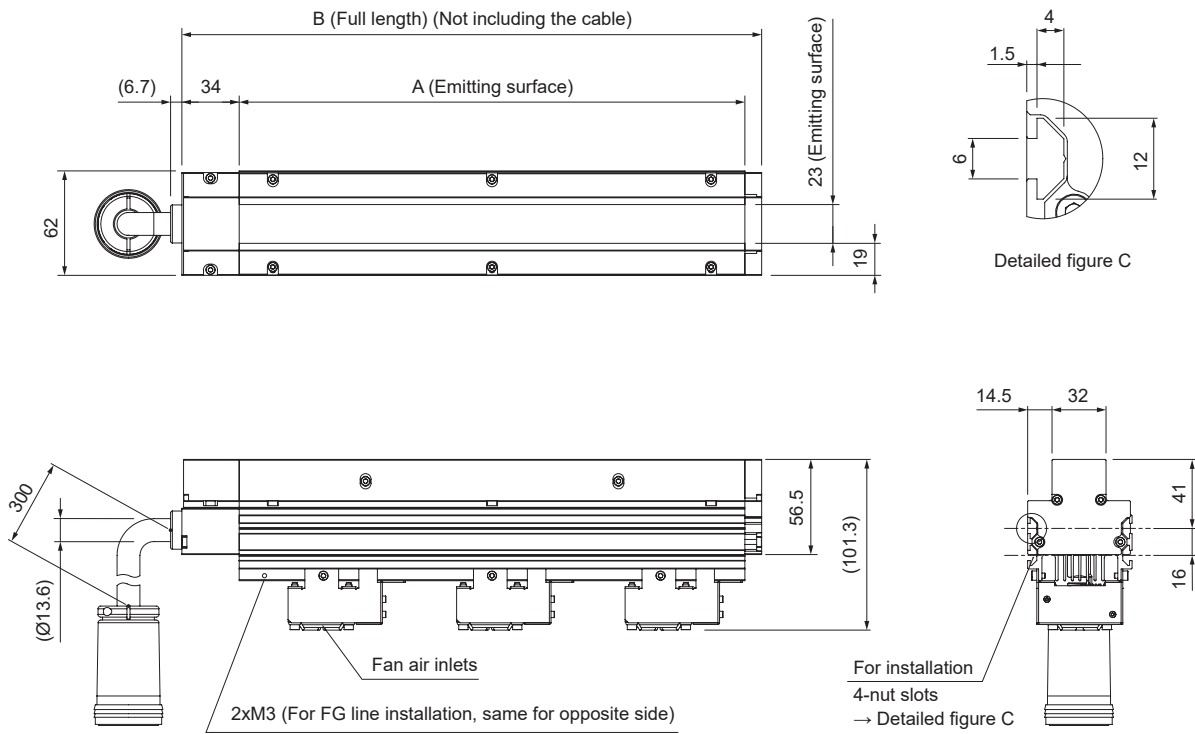

➤ Dimensions (mm)

For sizes 1,600 mm (emitting surface) or longer, a cable comes out of each end of the Light Unit.