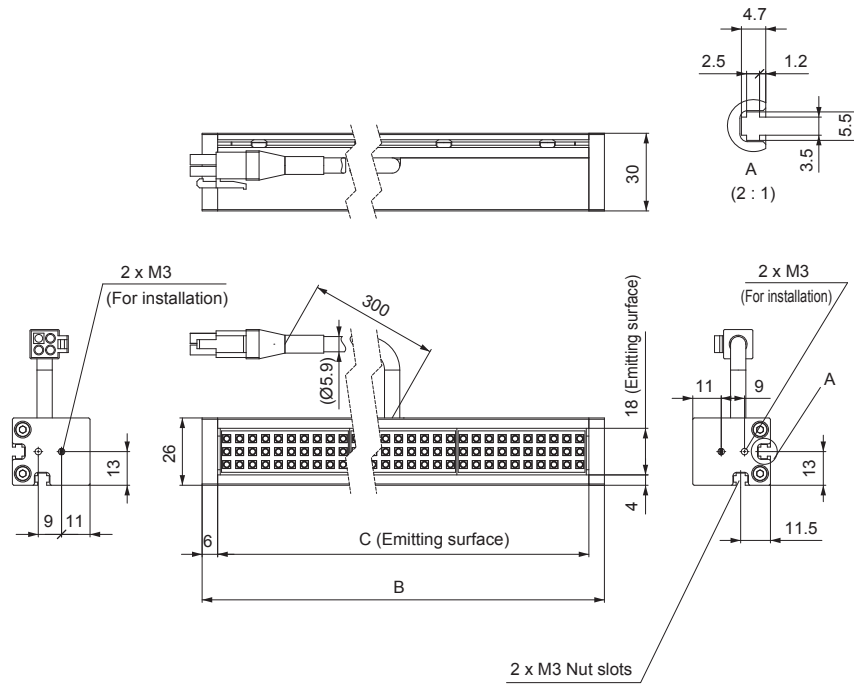

➤ Dimensions (mm)

● Emitting width: 18 mm

Model name	B	C
LDL-PF-52X18SW/RD	64	52
LDL-PF-102X18SW/RD	114	102
LDL-PF-152X18SW/RD	164	152

● Emitting width: 30 mm

* The LDL-PF-152X30SW/RD Light Unit has two connectors.

Model name	B	C
LDL-PF-52X30SW/RD	64	52
LDL-PF-102X30SW/RD	114	102
LDL-PF-152X30SW/RD	164	152