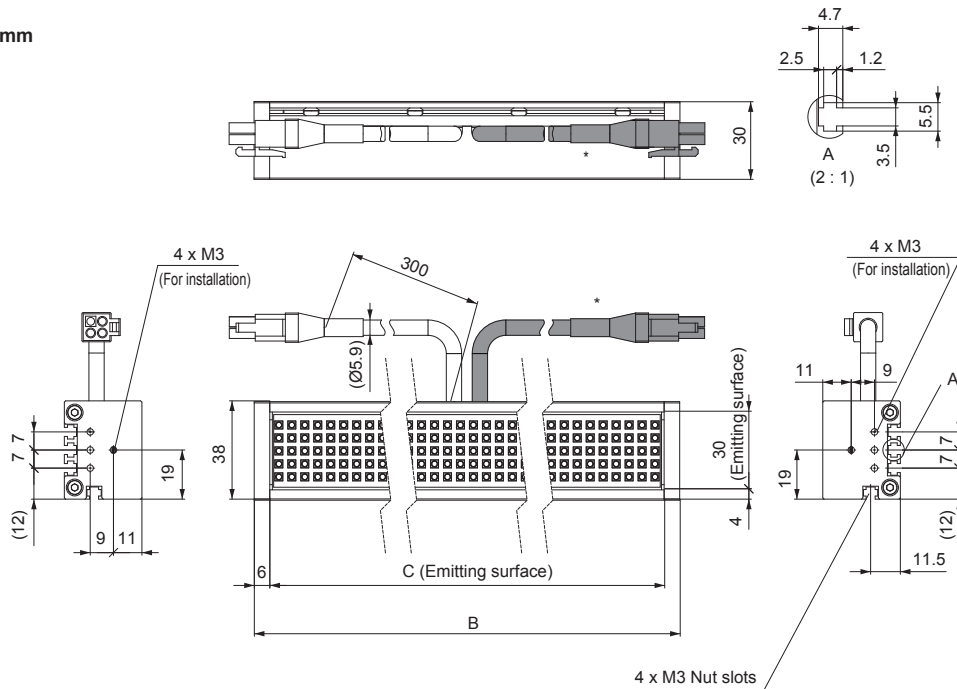

➤ Dimensions (mm)

● Emitting width: 18 mm

Model name	B	C
LDL-PF-52X18SW/RD	64	52
LDL-PF-102X18SW/RD	114	102
LDL-PF-152X18SW/RD	164	152

● Emitting width: 30 mm

* The LDL-PF-152X30SW/RD Light Unit has two connectors.

Model name	B	C
LDL-PF-52X30SW/RD	64	52
LDL-PF-102X30SW/RD	114	102
LDL-PF-152X30SW/RD	164	152