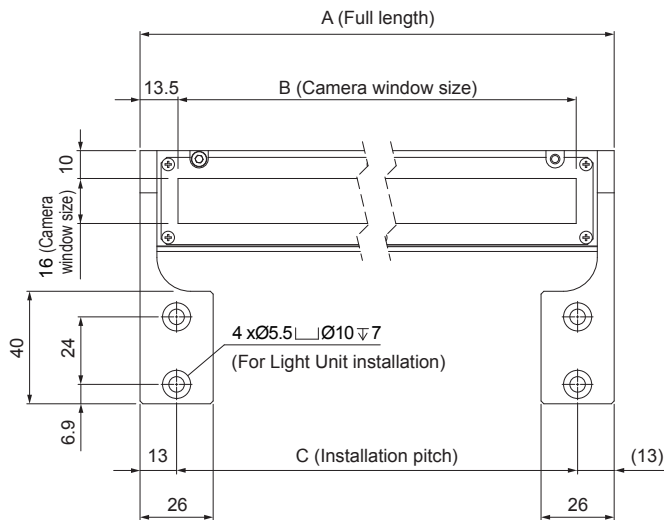

➤ Dimensions (mm)

CU-LNSP2-100-GL / -200-GL / -300-GL / -400-GL / -500-GL

Four M5 screws and nuts are included for installing the Coaxial Unit on the Light Unit.

For a custom order, we can change the location where the light cable comes out of the Light Unit (LNSP2) case on which the Coaxial Unit is installed. Please contact your CCS sales representative for details.

Model name	Dimension A	Dimension B	Dimension C	Model name	Dimension A	Dimension B	Dimension C
CU-LNSP2-100-GL	112	85	86	CU-LNSP2-400-GL	412	385	386
CU-LNSP2-200-GL	212	185	186	CU-LNSP2-500-GL	512	485	486
CU-LNSP2-300-GL	312	285	286				

CU-LNSP-100-GL / -200-GL / -300-GL / -400-GL / -500-GL

Four M5 screws and nuts are included for installing the Coaxial Unit on the Light Unit.

Model name	Dimension A	Dimension B	Dimension C	Model name	Dimension A	Dimension B	Dimension C
CU-LNSP-100-GL	112	85	86	CU-LNSP-400-GL	412	385	386
CU-LNSP-200-GL	212	185	186	CU-LNSP-500-GL	512	485	486
CU-LNSP-300-GL	312	285	286				