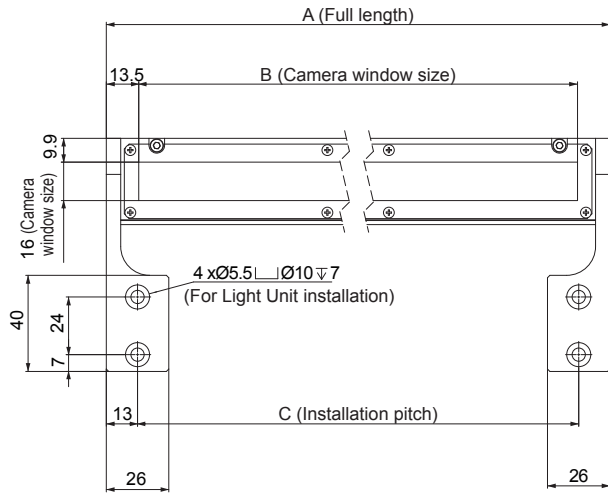

➤ Dimensions (mm)

CU-LNSP2-100-GL / -200-GL / -300-GL / -400-GL / -500-GL

Four M5 screws and nuts are included for installing the Coaxial Unit on the Light Unit.

For a custom order, we can change the location where the light cable comes out of the Light Unit (LNSP2) case on which the Coaxial Unit is installed. Please contact your CCS sales representative for details.

Model name	Dimension A	Dimension B	Dimension C	Model name	Dimension A	Dimension B	Dimension C
CU-LNSP2-100-GL	112	85	86	CU-LNSP2-400-GL	412	385	386
CU-LNSP2-200-GL	212	185	186	CU-LNSP2-500-GL	512	485	486
CU-LNSP2-300-GL	312	285	286				

CU-LNSP-100-GL / -200-GL / -300-GL / -400-GL / -500-GL

Four M5 screws and nuts are included for installing the Coaxial Unit on the Light Unit.

Model name	Dimension A	Dimension B	Dimension C	Model name	Dimension A	Dimension B	Dimension C
CU-LNSP-100-GL	112	85	86	CU-LNSP-400-GL	412	385	386
CU-LNSP-200-GL	212	185	186	CU-LNSP-500-GL	512	485	486
CU-LNSP-300-GL	312	285	286				