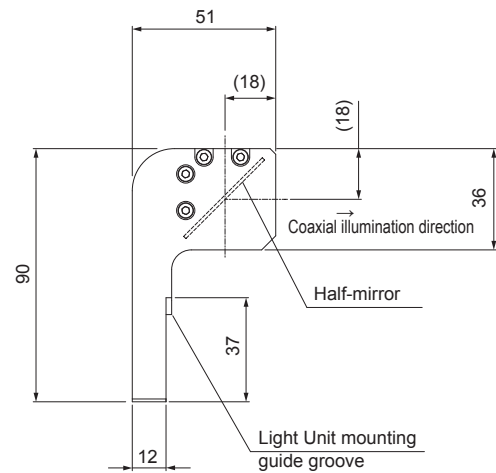

➤ Dimensions (mm)

CU-LNSP2-100-GL / -200-GL / -300-GL / -400-GL / -500-GL

Four M5 screws and nuts are included for installing the Coaxial Unit on the Light Unit.

For a custom order, we can change the location where the light cable comes out of the Light Unit (LNSP2) case on which the Coaxial Unit is installed. Please contact your CCS sales representative for details.

Model name	Dimension A	Dimension B	Dimension C	Model name	Dimension A	Dimension B	Dimension C
CU-LNSP2-100-GL	112	85	86	CU-LNSP2-400-GL	412	385	386
CU-LNSP2-200-GL	212	185	186	CU-LNSP2-500-GL	512	485	486
CU-LNSP2-300-GL	312	285	286				

CU-LNSP-100-GL / -200-GL / -300-GL / -400-GL / -500-GL

Four M5 screws and nuts are included for installing the Coaxial Unit on the Light Unit.

Model name	Dimension A	Dimension B	Dimension C	Model name	Dimension A	Dimension B	Dimension C
CU-LNSP-100-GL	112	85	86	CU-LNSP-400-GL	412	385	386
CU-LNSP-200-GL	212	185	186	CU-LNSP-500-GL	512	485	486
CU-LNSP-300-GL	312	285	286				