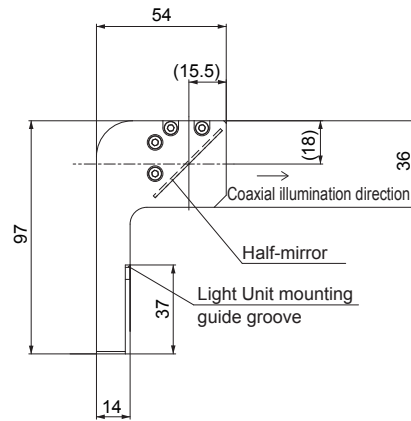

➤ Dimensions (mm)

CU-LNSP2-100-GL / -200-GL / -300-GL / -400-GL / -500-GL

Four M5 screws and nuts are included for installing the Coaxial Unit on the Light Unit.

For a custom order, we can change the location where the light cable comes out of the Light Unit (LNSP2) case on which the Coaxial Unit is installed. Please contact your CCS sales representative for details.

Model name	Dimension A	Dimension B	Dimension C	Model name	Dimension A	Dimension B	Dimension C
CU-LNSP2-100-GL	112	85	86	CU-LNSP2-400-GL	412	385	386
CU-LNSP2-200-GL	212	185	186	CU-LNSP2-500-GL	512	485	486
CU-LNSP2-300-GL	312	285	286				

CU-LNSP-100-GL / -200-GL / -300-GL / -400-GL / -500-GL

Four M5 screws and nuts are included for installing the Coaxial Unit on the Light Unit.

Model name	Dimension A	Dimension B	Dimension C	Model name	Dimension A	Dimension B	Dimension C
CU-LNSP-100-GL	112	85	86	CU-LNSP-400-GL	412	385	386
CU-LNSP-200-GL	212	185	186	CU-LNSP-500-GL	512	485	486
CU-LNSP-300-GL	312	285	286				