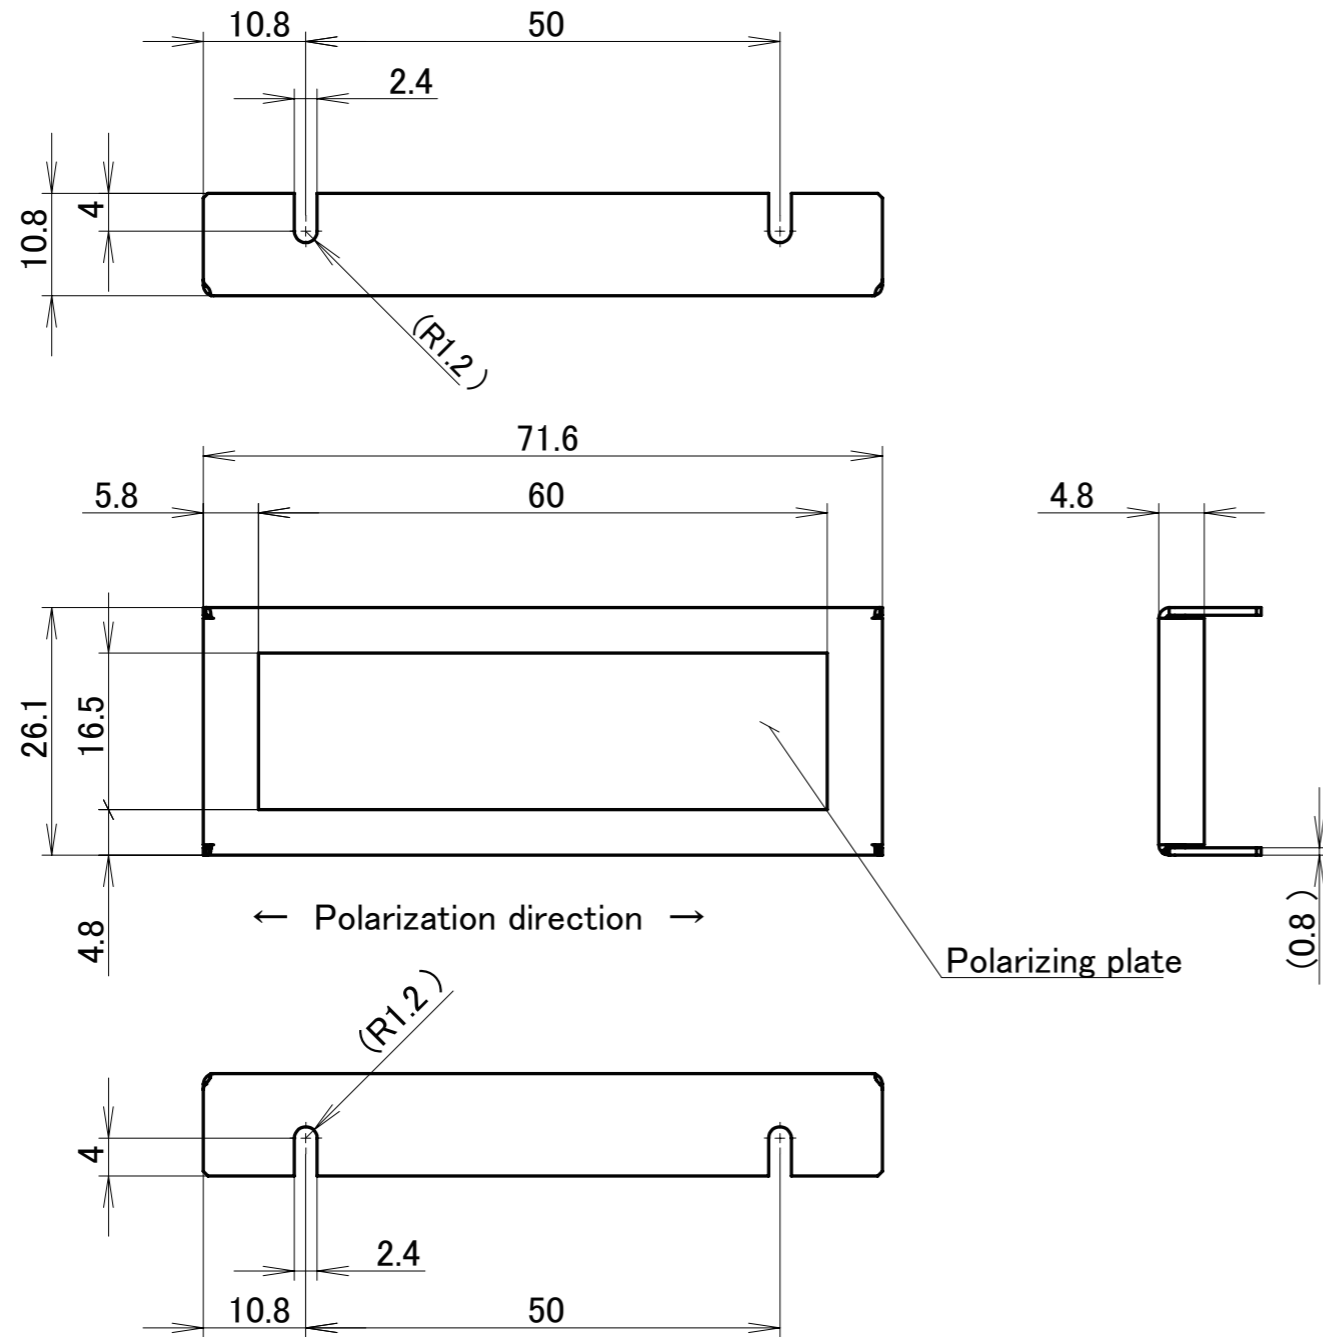

PL-LN-60-WGFHO

Unit: mm

- ※Accessories
 •Trass screw (M2 x 4mm) 5pcs.

Note: Insert the polarizing plate into the bracket before installing it on the illumination.