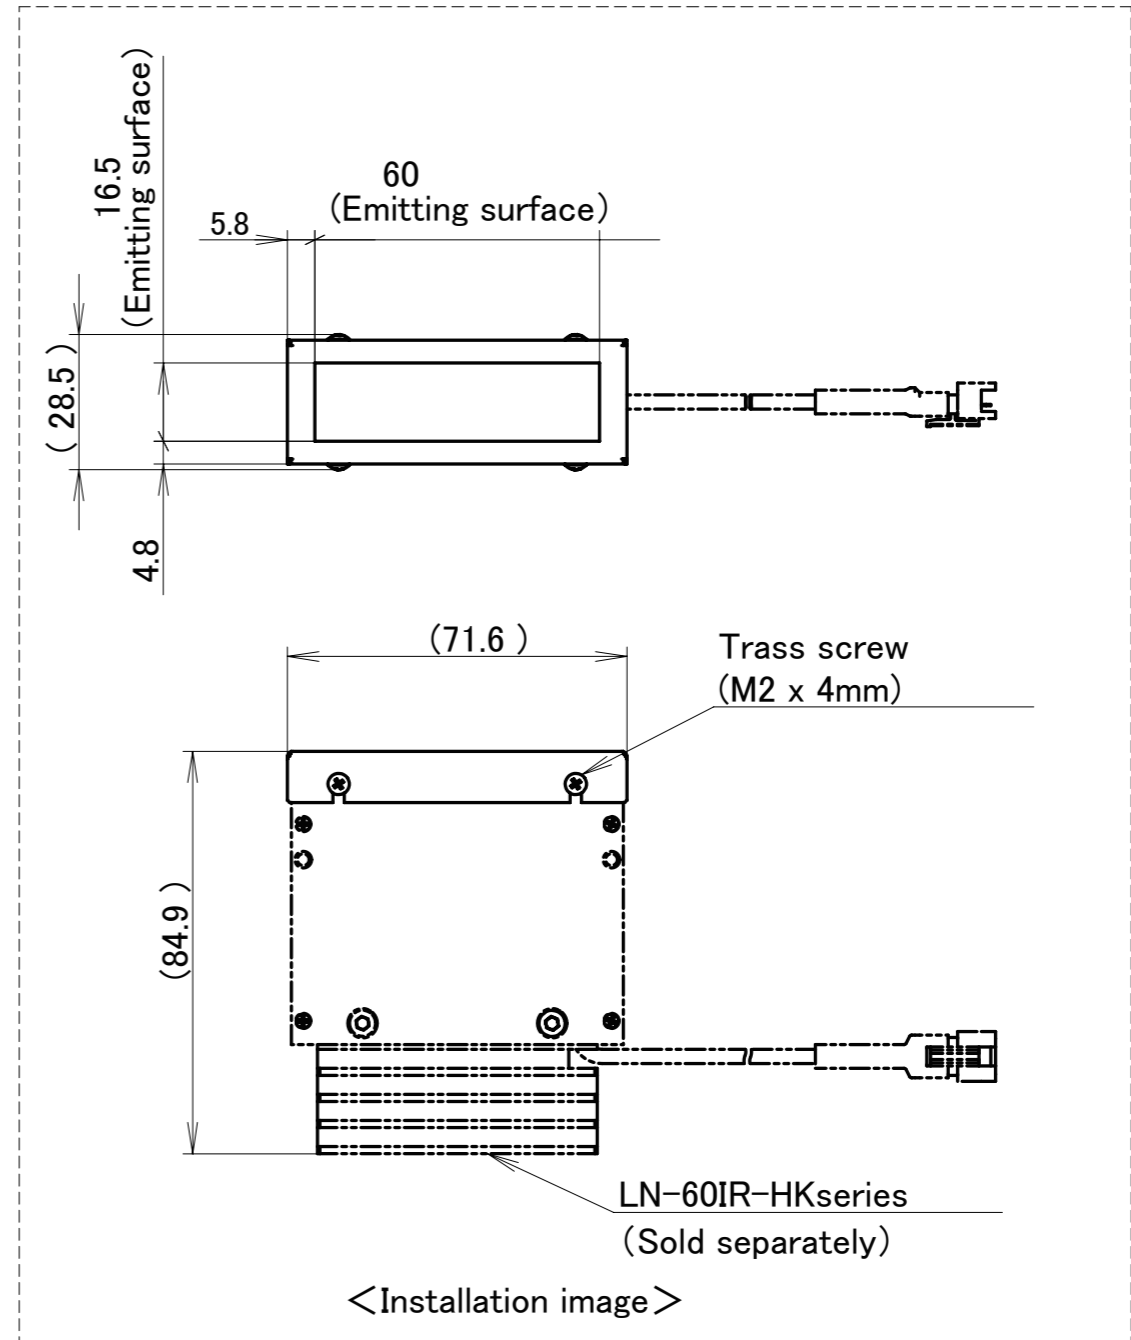

PL-LN-60-WGFHO

Unit: mm

- ※Accessories
 •Trass screw (M2 x 4mm) 5pcs.

Note: Insert the polarizing plate into the bracket before installing it on the illumination.