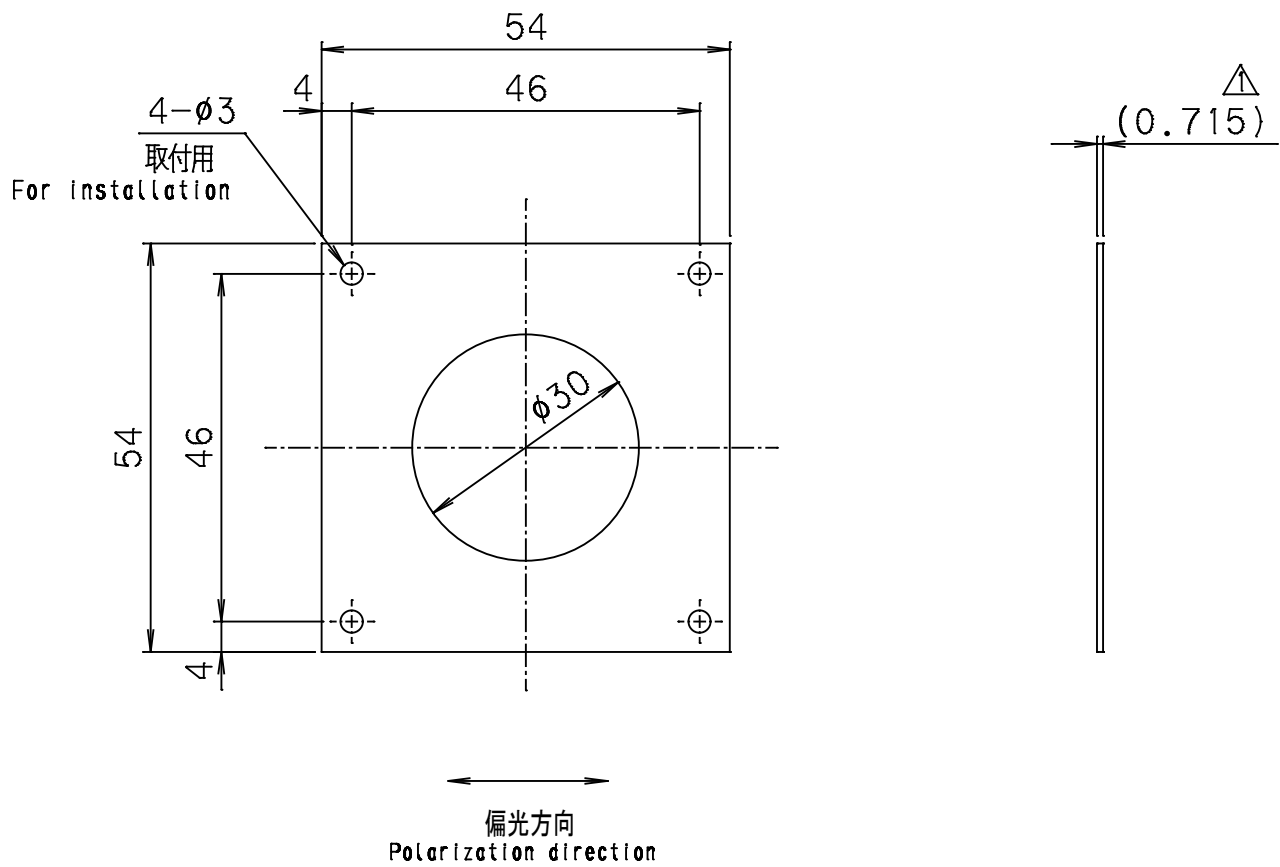

A

B

C

D

*付属部品_Accessories:
トラスネジ_Truss Head Screws(M2.6-5mm黒_Black) 5個_pieces.

旧図番号_Old drawing No.:884-200

ISSUE DATE	SCALE	APPROVED	NAME
2010/10/01	1:1	K.MIURA	PL-SQR-56
 CCS Inc.	SHEET SIZE	CHECKED	DRAWING NAME
	A4	K.MIURA	外観図 Outline
	PROJECTION	K.FUNAKI	DRAWING No.
		DRAWN	REVISION SHEET
		K.FUNAKI	UA08256-G
			001/1