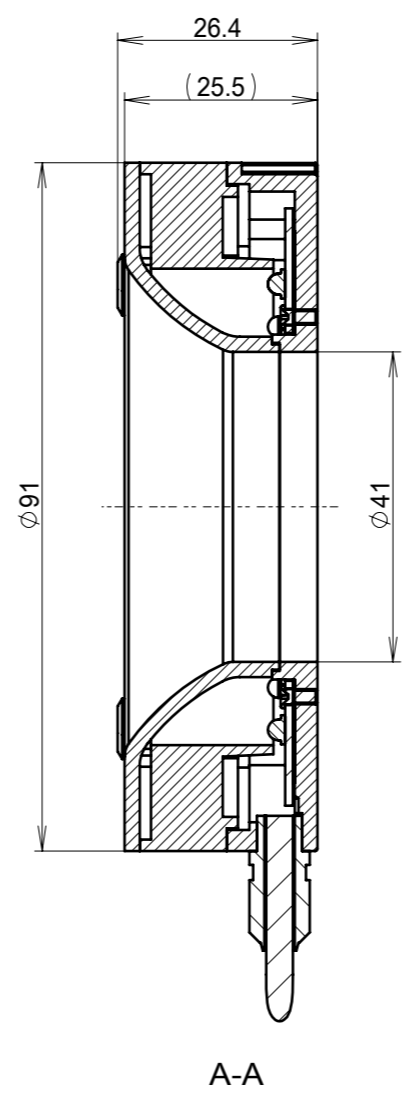

SMR-03V-B
 ① : + (チャ_Brown)
 ② : NC
 ③ : - (アオ_Blue)

入力電圧_Input Voltage : DC 24V
 消費電力_Power Consumption : 12W

【注意事項_Attention】
 均一度は標準品とは異なります。
 It is different from reference standard about the light uniformity.

UNIT:mm

REVISION	DATE	DESCRIPTION	REVISED
000			

ISSUE DATE	SCALE	APPROVED	NAME
2014/05/08	1:1	Y.SHIKANO	HPR2-75IR860
SHEET SIZE	A3	CHECKED	DRAWING NAME
		N.KANI	外観図_outline
PROJECTION	DRAWN	DESIGNED	DRAWING No.
		Y.FUJIMOTO	UA17553-G
CCS Inc.			REVISION SHEET
			000 / 01