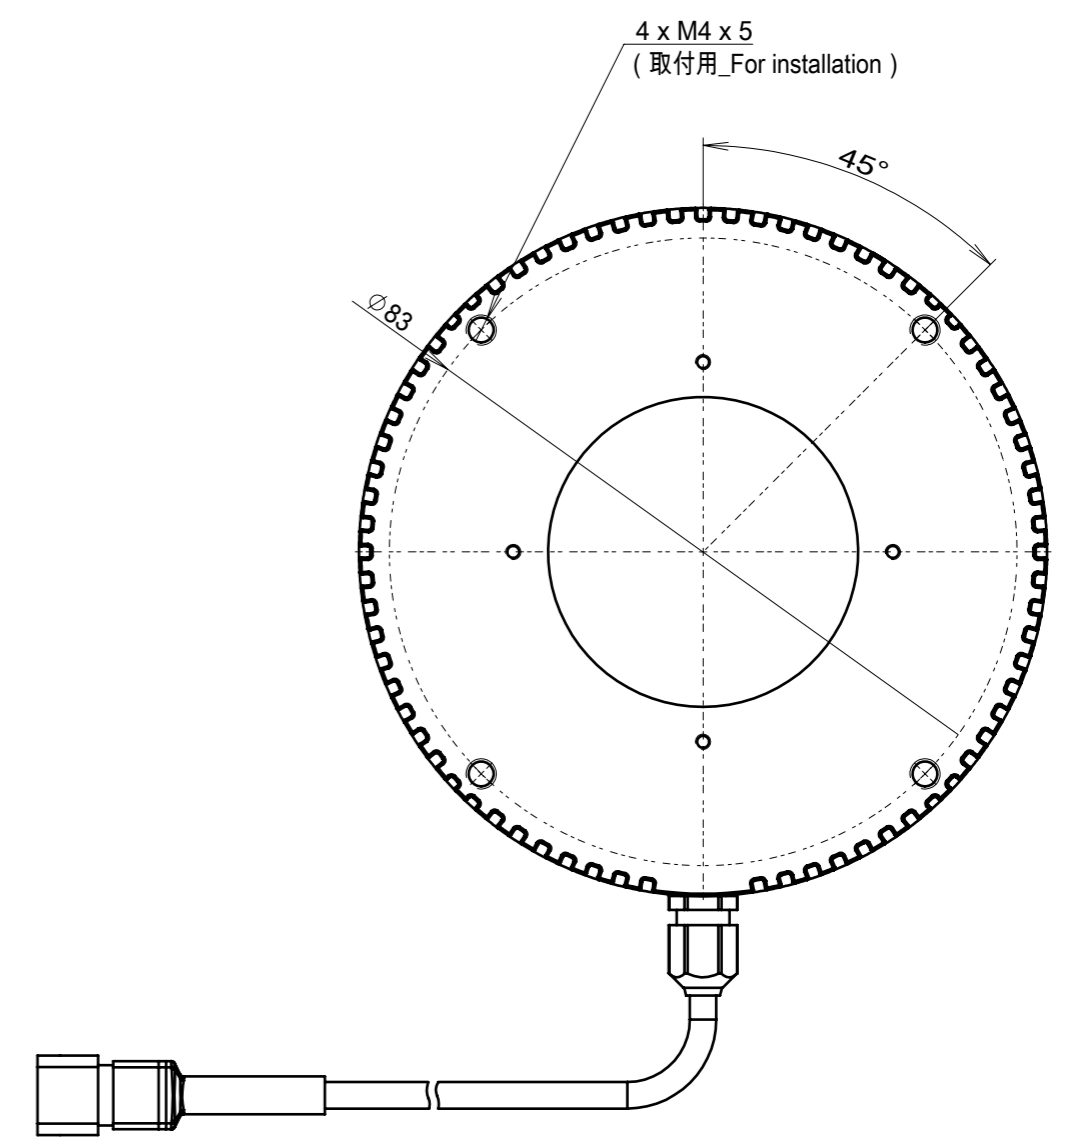

SMR-03V-B
 ① : + (チャ_Brown)
 ② : NC
 ③ : - (アオ_Blue)

入力電圧_Input Voltage : DC 24V
 消費電力_Power Consumption : 12W

【注意事項_Attention】
 均一度は標準品とは異なります。
 It is different from reference standard about the light uniformity.

UNIT:mm

REVISION	DATE	DESCRIPTION	REVISED
000			

ISSUE DATE	SCALE	APPROVED	NAME
2014/05/08	1:1	Y.SHIKANO	HPR2-75IR860
SHEET SIZE	A3	CHECKED	DRAWING NAME
		N.KANI	外観図_outline
PROJECTION	DRAWN	DESIGNED	DRAWING No.
		Y.FUJIMOTO	UA17553-G
CCS Inc.			REVISION SHEET
			000 / 01